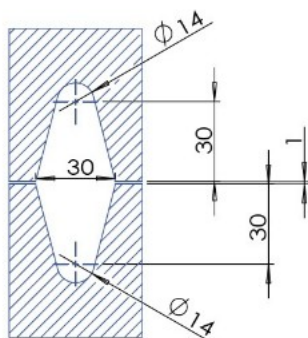

PRODUCT SHEET

Description:

Glass Clamp "Lima", 180DG, SS-Look, Glass/Glass, 122,4x60x20,5 mm, 6-10mm Glass, Glass Mounted By $\varnothing 14$ mm Drilling, Hidden, Screws, Brass, Alu & SS-304 Material

Item number:

15.26.845-5

Units	Box	Carton	HS Code	Barcode
Pcs.			8302419000	 5704866519557

SISO A/S

Mileparken 11
DK-2740 Skovlunde
Denmark
VAT: 24786013

Phone +45 45 830 900

www.siso.dk
siso@siso.dk

Danske Bank
Nytorv Branch
Copenhagen
SWIFT: DABADKKK

Account no.
4180 3112 112936
IBAN Account
DK7230003112112936