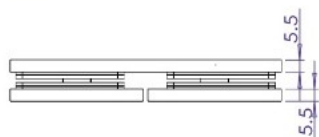

PRODUCT SHEET

Description:

Glass Clamp "Lima", 180DG, SS-Look, Glass/Glass, 122,4x60x20,5 mm, 6-10mm Glass, Glass Mounted By $\varnothing 14$ mm Drilling, Hidden, Screws, Brass, Alu & SS-304 Material

Item number:

15.26.845-5

Units	Box	Carton	HS Code	Barcode
Pcs.			8302419000	 5704866519557

SISO A/S

Mileparken 11
DK-2740 Skovlunde
Denmark
VAT: 24786013

Phone +45 45 830 900

www.siso.dk
siso@siso.dk

Danske Bank
Nytorv Branch
Copenhagen
SWIFT: DABADKKK

Account no.
4180 3112 112936
IBAN Account
DK7230003112112936