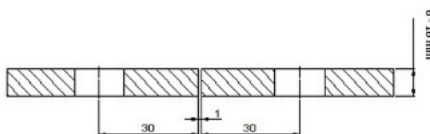

PRODUCT SHEET

Description:

Glass Clamp "Lima", 180DG, SS-Look, Glass/Glass, 122,4x60x20,5 mm, 6-10mm Glass, Glass Mounted By $\varnothing 14$ mm Drilling, Hidden, Screws, Brass, Alu & SS-304 Material

Item number:

15.26.845-5

Units	Box	Carton	HS Code	Barcode
Pcs.			8302419000	 5704866519557

SISO A/S

Mileparken 11
DK-2740 Skovlunde
Denmark
VAT: 24786013

Phone +45 45 830 900

www.siso.dk
siso@siso.dk

Danske Bank
Nytorv Branch
Copenhagen
SWIFT: DABADKKK

Account no.
4180 3112 112936
IBAN Account
DK7230003112112936